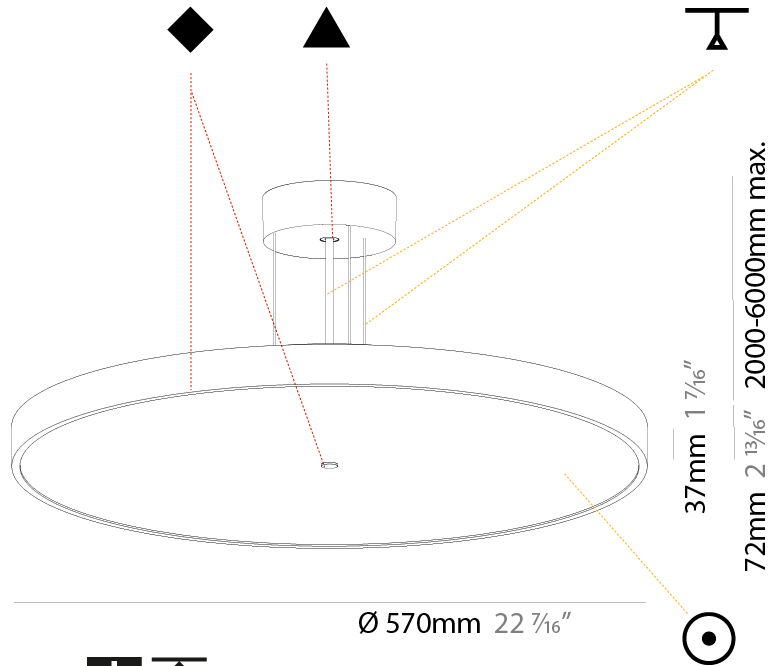

GENERAL

Series: Sign Diva
Subseries: Sign Diva
Brand: Prolicht
Division: Architectural
Mounting Type: Suspension
Mounting Location: Ceiling
Subcategory: Pendant

PHYSICAL

Shape: Round
Diameter (mm): 570
Diameter (in): 22 7/16
Height (mm): 72
Height (in): 2 13/16
Max. Overall Height (mm): 6072
Max. Overall Height (in): 239 1/16
Light Distribution: Direct
Weight (kg): 7.802
Weight (lbs): 17.2

Diffuser: PMMA - Opal / Micro-Prism / Sparkling Secret / Vintage Industrial with Shine Ring

Fixture Finish: SSR / BKV / CWI / CRY / HAB / LAG / UFT / ITA / RUA / RUR / MIC / FTG / MYG / TWT / LOD / PUS / FRO / FUP / KIA / POP / BLS / SPG / MEY / GOH / GUM / CHC / COM / ABZ / JAG / OBR / MOS / ROR

Fixture Material: Extruded Aluminum / Steel

Cable Details: 2000mm or 6000mm Transparent Cable

ELECTRICAL

Lamp Type: LED (Zhaga Standard)
Input Wattage (W): 58.3
Total Output Wattage (W): 53
Dimming: Tri-Mode (Non-Dimming and Phase Dimming (120Vac only) and 0-10V Dimming)
Driver Included: Yes
Driver Location: Integrated
Driver Type: Constant Current - Universal
Driver Class: Class 2
Input Voltage (V): 120 - 277
Constant Current (MA): 350

LED

Color Temperature (°K): 2700 / 3000 / 3500 / 4000
Max. Delivered Lumen (lm): 5060 / 6120 / 6233 / 6360
CRI: >90 CRI
Lamp Life (hrs): 50000

OPTICAL

RATINGS AND CERTIFICATIONS

Certified By: Certified for North American Standards
IP rating: IP20

PROJECT	_____
TYPE	_____
SPECIFIER	_____
QUANTITY	_____
DATE	_____

A