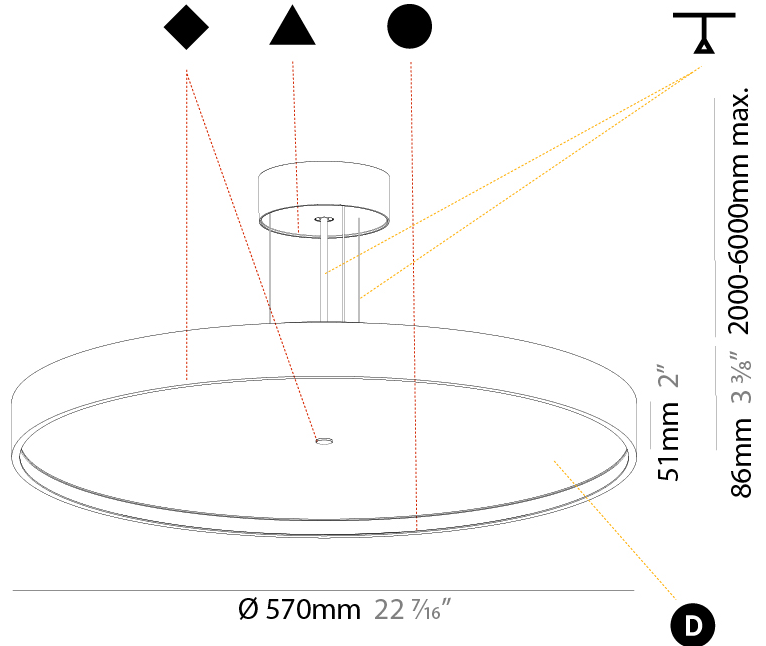

GENERAL

Series: Sign Diva
Subseries: Sign Diva Korona
Brand: Prolicht
Division: Architectural
Mounting Type: Suspension
Mounting Location: Ceiling
Subcategory: Pendant

PHYSICAL

Shape: Round
Diameter (mm): 570
Diameter (in): 22 7/16
Height (mm): 86
Height (in): 3 3/8
Light Distribution: Direct
Weight (kg): 8.067
Weight (lbs): 17.78
Diffuser: PMMA - Opal / Micro-Prism / Sparkling Secret / Vintage Industrial
Fixture Finish: SSR / BKV / CWI / CRY / HAB / LAG / UFT / ITA / RUA / RUR / MIC / FTG / MYG / TWT / LOD / PUS / FRO / FUP / KIA / POP / BLS / SPG / MEY / GOH / GUM / CHC / COM / ABZ / JAG / OBR / MOS / ROR
Fixture Material: Extruded Aluminum / Steel
Cable Details: 2,000mm/78 3/4" or 6,000mm/236 1/4" Transparent Cable

ELECTRICAL

Lamp Type: LED (Zhaga Standard)
Input Wattage (W): 49
Total Output Wattage (W): 46.9
Dimming: Tri-Mode (Non-Dimming and Phase Dimming (120Vac only) and 0-10V Dimming)
Driver Included: Yes
Driver Location: Integrated
Driver Type: Constant Current - Universal
Driver Class: Class 2
Input Voltage (V): 120 - 277
Constant Current (MA): 350

LED

Color Temperature (°K): 2700 / 3000 / 3500 / 4000
Max. Delivered Lumen (lm): 4978 / 5337 / 5384 / 5494
Nominal Lumen (lm): 6199 / 6646 / 6705 / 6842
CRI: >90 CRI
Lamp Life (hrs): 50000

OPTICAL

RATINGS AND CERTIFICATIONS

Certified By: Certified for North American Standards
IP rating: IP20